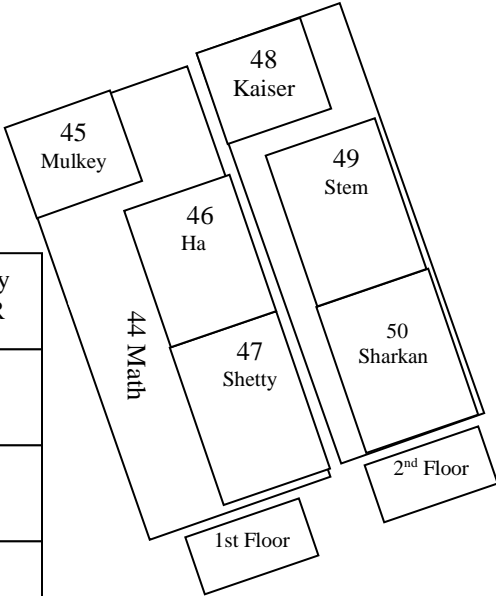

55 DO Storage
54 DO Storage
53 BEAT

52 DO Science Kits	
51B MOT	51B MOT
51A OHI	

Shed	Shed
25 Tran	
24 Standley	

MUR

Food Service
Staff Lounge

33 Art - Chang
32 Gomez

Graham Middle School
2017-2018

10 Kelly
9 Jian
8 Morrison
7 Hill
6 Penney
5 Mitchell

Girl RR	Boy RR
38 Coaches Room	
37 J. Lee	
36 Turner	
35 Rogove	
34 Hess	

Girl RR	Boy RR
43 Flint	
42 Zhan	
41 Ruzon	
40 Lounge/Interv.	
39B - McElyea 39A Harnden	

Auditorium	1 Bookroom CHAC/CELDT	
	4 Cassell	3 Gaderlund